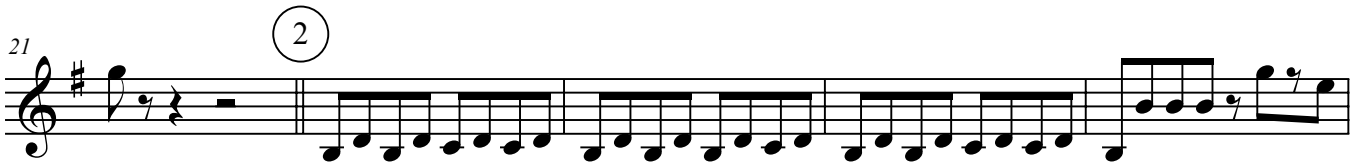

① Adagio

Mnd1a

Musical score for 'Drumul crucii' in G major, 2/4 time. The score consists of ten staves of music, each starting with a measure number. The key signature has one sharp (F#). The score includes several measures with rests and dynamic markings. Circled numbers 4, 5, and 6 are placed above specific measures in the second, sixth, and eighth staves respectively. The music features a mix of eighth and sixteenth notes, with some measures containing rests.