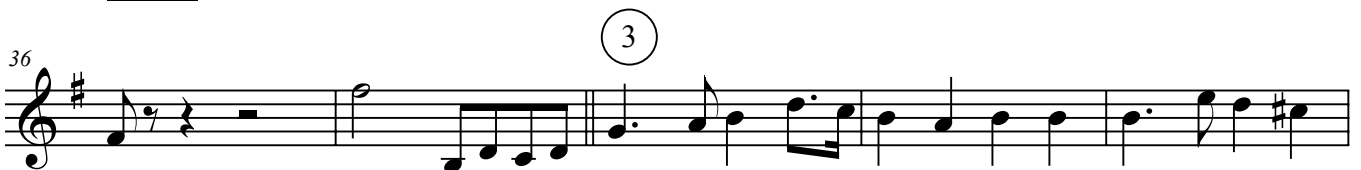

① Adagio

Mnd1a

Musical score for 'Drumul crucii' in G major, 2/4 time. The score consists of ten staves of music, each starting with a measure number. The key signature has one sharp (F#). The score includes several measures with rests and dynamic markings. Circled numbers 4, 5, and 6 are placed above specific measures in the second, sixth, and eighth staves respectively. The music features a mix of eighth and sixteenth notes, with some measures containing rests.